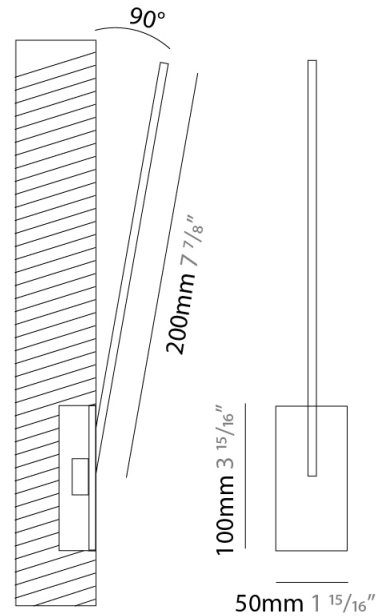

PROJECT	
TYPE	
SPECIFIER	
QUANTITY	
DATE	

SPILLO 1 ROD RECESSED

D46012- -
base number   Color   Finish
                         Temperature   Options

1. To build a product code in our configurator select the specify button on the base model # product page
2. To build a manual product code on this datasheet choose from the options listed below in blue font and add the suffix to the base model #

GENERAL

Series: Spillo
Subseries: Spillo 1 Rod
Brand: Icone
Division: Design
Mounting Type: Recessed
Mounting Location: Wall
Subcategory: Ambient

PHYSICAL

Shape: Rectangle
Width (mm): 50
Width (in): 1 15/16
Height (mm): 200
Height (in): 7 7/8
Light Distribution: Adjustable
Fixture Finish: WHI / BLK / CHR / BGD
Fixture Material: Brass

ELECTRICAL

Lamp Type: LED
Total Output Wattage (W): 2.64
Dimming: 0-10V Dimming
Driver Included: No
Driver Location: Remote
Driver Type: Constant Voltage - 120 / 277Vac
Driver Class: Class 2
Input Voltage (V): 120 - 277
Output Voltage (V): 12
Upon Request: (Not included, see components) 0-10Vdc dimming / 277Vac

LED

Color Temperature (°K): 2700 / 3000
Nominal Lumen (lm): 220
CRI: >90 CRI
Lamp Life (hrs): 50000

OPTICAL

Adjustability: Tilt 120°

RATINGS AND CERTIFICATIONS

Certified By: Certified for North American Standards
IP rating: IP20