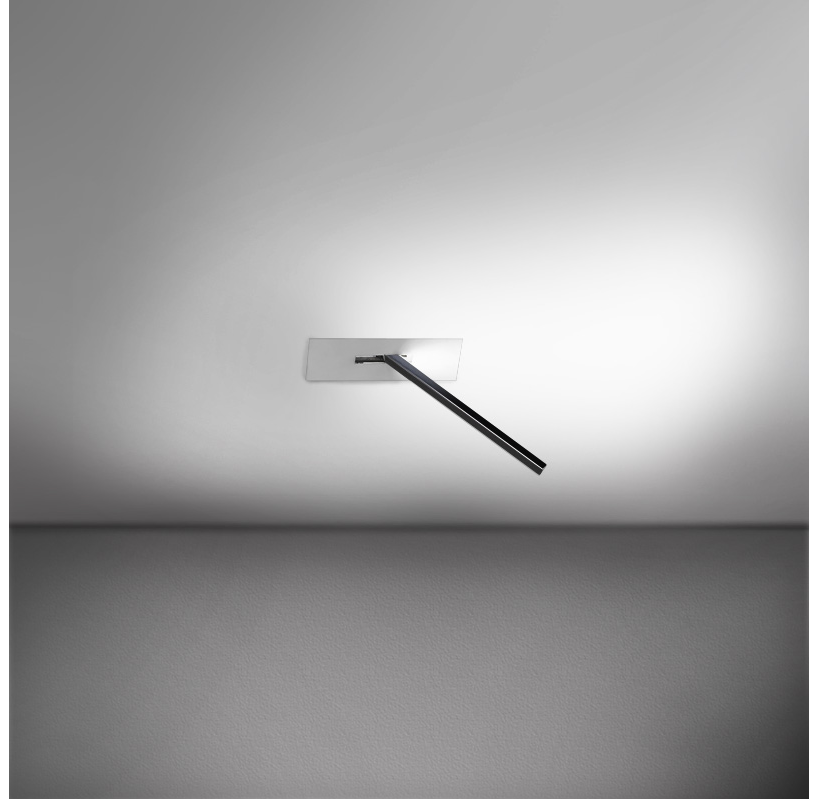

PROJECT	
TYPE	
SPECIFIER	
QUANTITY	
DATE	

SPILLO 1 ROD RECESSED

D46012- -
base number   Color   Finish
                         Temperature   Options

1. To build a product code in our configurator select the specify button on the base model # product page
2. To build a manual product code on this datasheet choose from the options listed below in blue font and add the suffix to the base model #

GENERAL

Series: Spillo
Subseries: Spillo 1 Rod
Brand: Icone
Division: Design
Mounting Type: Recessed
Mounting Location: Wall
Subcategory: Ambient

PHYSICAL

Shape: Rectangle
Width (mm): 50
Width (in): 1 15/16
Height (mm): 200
Height (in): 7 7/8
Light Distribution: Adjustable
Fixture Finish: WHI / BLK / CHR / BGD
Fixture Material: Brass

ELECTRICAL

Lamp Type: LED
Total Output Wattage (W): 2.64
Dimming: 0-10V Dimming
Driver Included: No
Driver Location: Remote
Driver Type: Constant Voltage - 120 / 277Vac
Driver Class: Class 2
Input Voltage (V): 120 - 277
Output Voltage (V): 12
Upon Request: (Not included, see components) 0-10Vdc dimming / 277Vac

LED

Color Temperature (°K): 2700 / 3000
Nominal Lumen (lm): 220
CRI: >90 CRI
Lamp Life (hrs): 50000

OPTICAL

Adjustability: Tilt 120°

RATINGS AND CERTIFICATIONS

Certified By: Certified for North American Standards
IP rating: IP20